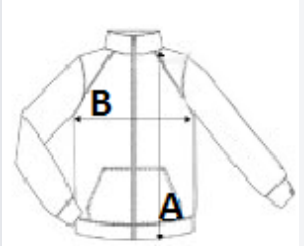

1 zipped chest pocket on right side

Detachable hood with drawcord and grip strip

Adjustable cuffs with grip strip

Invisible zip access at inner chest for decoration

TARIFF CODE: 62024010

COUNTRY OF ORIGIN

China, Bangladesh

SIZE SPECIFICATION (CM)

	S	M	L	XL	2XL	3XL	4XL
Pcs./📦	10	10	10	10	10	10	10
Body Length (A)	63.00	65.00	67.00	69.00	71.00	73.00	75.00
Chest Width (B)	47.00	50.00	53.00	56.00	59.00	62.00	65.00
Sleeve Length (C)	73.00	74.00	76.00	77.00	79.00	80.00	82.00