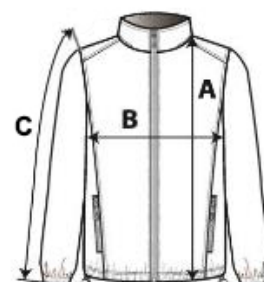

Inner: 100% polyester microfleece

Water-repellent fabric

Fitted style

2 zipped outer pockets

Contrasting zip fastenings

Drop hem

Overstitching finish on shoulders and sides

TARIFF CODE: 62024010

COUNTRY OF ORIGIN

China, Bangladesh

STANDARD
100

SIZE SPECIFICATION (CM)

	S	M	L	XL	2XL	3XL	4XL
Pcs./☐	10	10	10	10	10	10	10
Body Length (A)	72.25	74.25	76.25	78.25	80.25	82.25	84.25
Chest Width (B)	52.00	55.00	58.00	61.00	64.00	67.00	70.00
Sleeve Length (C)	64.50	66.25	68.00	69.75	71.50	73.25	75.00