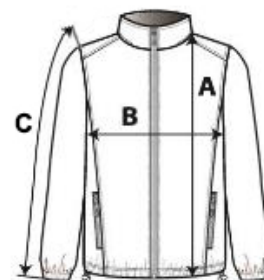

KARIBAN

300 g/m²

Polyester / Elastane

Side seam

Washable at 40°C

2026 : p. 200
2025 : p. 266

MAIN FEATURES:

Outer: 95% polyester/5% elastane

Inner: 100% polyester microfleece

Water-repellent fabric

Fitted style

2 zipped outer pockets

Contrasting zip fastenings

Drop hem

Overstitching finish on shoulders and sides

TARIFF CODE: 62024010

COUNTRY OF ORIGIN

China, Bangladesh

SIZE SPECIFICATION (CM)

	S	M	L	XL	2XL	3XL	4XL
Pcs./📦	10	10	10	10	10	10	10
Body Length (A)	72.25	74.25	76.25	78.25	80.25	82.25	84.25
Chest Width (B)	52.00	55.00	58.00	61.00	64.00	67.00	70.00
Sleeve Length (C)	64.50	66.25	68.00	69.75	71.50	73.25	75.00