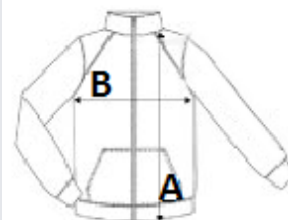

Inner: 100% polyester microfleece

Water-repellent fabric

Fitted style

2 zipped outer pockets

Contrasting zip fastening

Drop hem

Overstitching finish on shoulders and sides

TARIFF CODE: 62024010

COUNTRY OF ORIGIN

China

SIZE SPECIFICATION (CM)

	XS	S	M	L	XL	2XL	3XL
Pcs./📦	10	10	10	10	10	10	10
Body Length (A)	62.00	64.00	66.00	68.00	70.00	72.00	74.00
Chest Width (B)	44.00	47.00	50.00	53.00	56.00	59.00	62.00
Sleeve Length (C)	62.00	63.00	64.00	65.00	66.00	67.00	68.00