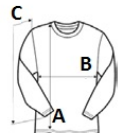

KA475 KIDS' CREW NECK SWEATSHIRT

KARIBAN

MAIN FEATURES

280 g/m²
 80% cotton/20% polyester
 Brushed fleece
 Set-in sleeves
 Ribbed neck, cuffs and hem

Color shade differences may occur at Dark Grey and Light Royal Blue products

Certifications:

STANDARD
100

Country Of Origin:

Pakistan

2026 : p. 441

2025 : p. 372

SIZE SPECIFICATION (CM)

	4/6	6/8	8/10	10/12	12/14
Pcs./📦	30	30	30	30	30
Body Length (A)	44.50	49.50	54.50	59.50	64.50
Chest Width (B)	35	38	41	44	47
Sleeve Length (C)	37	41	45	49	53