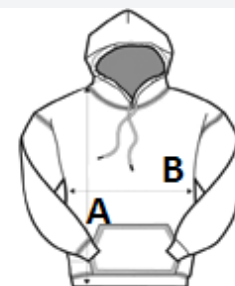

Color shade differences may occur at Dark Grey and Light Royal Blue products

TARIFF CODE: **61102099**

COUNTRY OF ORIGIN
Pakistan

SIZE SPECIFICATION (CM)

	4/6	6/8	8/10	10/12	12/14
Pcs./☒	20	20	20	20	20
Body Length (A)	44.00	47.00	55.00	60.00	64.00
Chest Width (B)	36.00	40.00	42.00	43.00	46.00