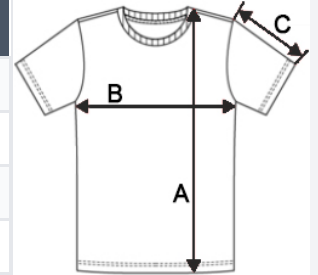

TARIFF CODE: 62064000

COUNTRY OF ORIGIN

Bangladesh

SIZE SPECIFICATION (CM)

	34	36	38	40	42	44	46
Pcs./📦	50	50	50	50	50	50	50
Body Length (A)	63.00	64.00	65.00	66.00	67.00	68.00	69.00
Chest Width (B)	46.00	48.00	50.00	52.00	54.00	56.00	58.00
Sleeve Length (C)	11.00	12.00	12.00	13.00	13.00	14.00	14.00