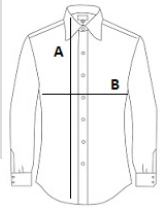

SIZE SPECIFICATION (CM)

	XS	S	M	L	XL	2XL	3XL	4XL
Pcs./	12	12	12	12	12	12	12	12
Body Length (A)	63.70	65.25	66.80	68.75	70.70	72.65	74.55	76.50
Chest Width (B)	46	48	50	53	56	59	62	65
Sleeve Length (C)	49	50	51	52.10	53.25	54.35	55.50	56.60