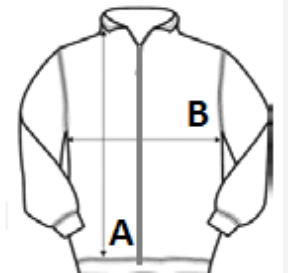

KARIBAN

475 g/m² 100% Polyester Side seam Washable at 30°C

2026 : p. 406
2025 : p. 346

MAIN FEATURES:

- Outer: 100% polyester Oxford
- Inner: quilted polyester
- Zip fastening with invisible tab and press studs
- 2 zipped outside pockets
- 1 inside pocket
- Detachable hood
- Fleece-lined collar
- Zip access for decoration

TARIFF CODE: 62024010

COUNTRY OF ORIGIN
China

SIZE SPECIFICATION (CM)

	XS	S	M	L	XL	2XL	3XL
Pcs./📦	10	10	10	10	10	10	10
Body Length (A)	71.00	73.00	75.00	77.00	79.00	81.00	83.00
Chest Width (B)	47.00	50.00	53.00	56.00	59.00	62.00	65.00
Sleeve Length (C)	62.50	63.50	64.50	65.50	66.50	67.50	68.50