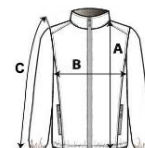

KA6112 KIDS' LIGHTWEIGHT HOODED PADDED JACKET

KARIBAN

MAIN FEATURES

- 35 g/m²
- 100% polyamide
- Polyester padding
- Warm and ultra-lightweight
- Folds up into storage bag
- 2 front zipped pockets
- Contrast interior: Convoy Grey for Black and Red; Navy for Light Royal Blue
- Tone-on-tone interior: Navy for Navy

Certifications:

STANDARD
100

Country Of Origin:

China

2026 : p. 445

2025 : p. 375

SIZE SPECIFICATION (CM)

	6/8	8/10	10/12	12/14
Pcs./📦	15	15	15	15
Body Length (A)	47,5	53	57,75	62,5
Chest Width (B)	39,5	42,5	45,5	48,5
Sleeve Length (C)	47,25	53,5	57,25	61