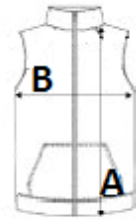

Royal Blue and Navy; White for White

TARIFF CODE: **62024010**

SUGGESTED DECORATION

Embroidery

COUNTRY OF ORIGIN

China, Bangladesh

SIZE SPECIFICATION (CM)

	S	M	L	XL	2XL	3XL	4XL
Pcs./☒	15	15	15	15	15	15	15
Body Length (A)	68.00	70.25	72.50	74.50	76.30	78.20	80.90
Chest Width (B)	55.25	58.25	61.25	64.25	67.25	70.25	74.25