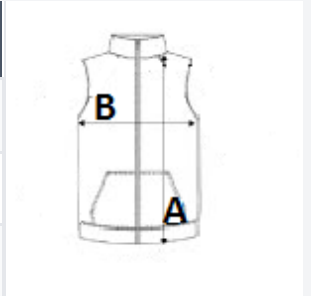

## SIZE SPECIFICATION (CM)

	S	M	L	XL	2XL	3XL	4XL
Pcs./	15	15	15	15	15	15	15
Body Length (A)	68.00	70.25	72.50	74.50	76.30	78.20	80.90
Chest Width (B)	55.25	58.25	61.25	64.25	67.25	70.25	74.25