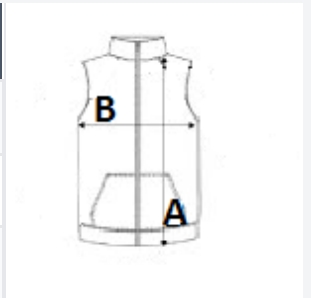

Blue and Navy; White for White

TARIFF CODE: 62024010

SUGGESTED DECORATION

Embroidery

COUNTRY OF ORIGIN

China, Bangladesh

SIZE SPECIFICATION (CM)

	XS	S	M	L	XL	2XL
Pcs./☐	15	15	15	15	15	15
Body Length (A)	60.00	61.50	63.00	64.50	66.00	68.00
Chest Width (B)	48.00	50.00	52.00	54.00	56.00	59.00