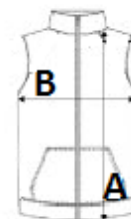

## MAIN FEATURES:

100% polyamide

Polyester padding

Warm and ultra-lightweight

Folds up into storage bag

2 front zipped pockets

Inside: Convoy Grey for Black, Red ; Navy for Light Royal Blue and Navy

TARIFF CODE: 62024010

## SIZE SPECIFICATION (CM)

	6/8	8/10	10/12	12/14
Pcs./☐	15	15	15	15
Body Length (A)	47.50	53.00	57.75	62.50
Chest Width (B)	39.50	42.50	45.50	48.50