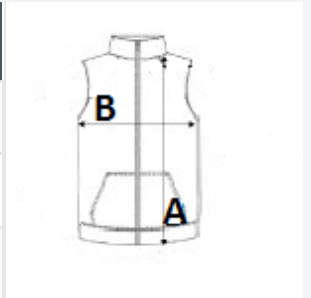

Polyester padding

Warm and ultra-lightweight

Folds up into storage bag

2 front zipped pockets

Inside: Convoy Grey for Black, Red ; Navy for Light Royal Blue and Navy

TARIFF CODE: 62024010

COUNTRY OF ORIGIN

China, Bangladesh

SIZE SPECIFICATION (CM)

	6/8	8/10	10/12	12/14
Pcs./☒	15	15	15	15
Body Length (A)	47.50	53.00	57.75	62.50
Chest Width (B)	39.50	42.50	45.50	48.50

COLORS:

■ Light Royal Blue

■ Red