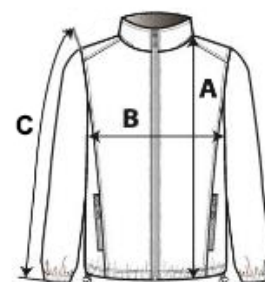

Marl Silver: 70% polyester/ 30% polyamide

Marl Dark Grey: 70% polyamide / 30% polyester

Polyamide inner lining

Warm and ultra-light

Compressible in its storage bag

2 zipped pockets in front

Contrasting interior: Convoy Grey for Black, Red, Marl Dark Grey and Marl Silver; Navy for Light Royal Blue and Navy; White for White

TARIFF CODE: **62024010**

SUGGESTED DECORATION

Embroidery

COUNTRY OF ORIGIN

China, Bangladesh

SIZE SPECIFICATION (CM)

	S	M	L	XL	2XL	3XL	4XL
Pcs./📦	15	15	15	15	15	15	15
Body Length (A)	70.00	72.00	74.00	76.00	78.00	80.00	82.00
Chest Width (B)	53.00	56.00	59.00	62.00	65.00	68.00	71.00
Sleeve Length (C)	66.25	67.25	68.25	69.25	70.25	71.25	72.25