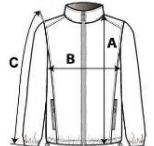

SIZE SPECIFICATION (CM)

	XS	S	M	L	XL	2XL
Pcs./	15	15	15	15	15	15
Body Length (A)	60	62	64	66	68	70
Chest Width (B)	46	49	52	55	58	61
Sleeve Length (C)	64	65	66	67	68	69