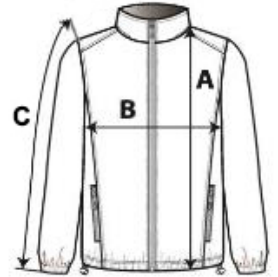

## MAIN FEATURES:

100% polyamide

Polyester inner padding

Warm and ultra-lightweight

Slim fit

Zipped and piped 2 front pockets and 1 chest pocket

Two-way zip fastening concealed beneath studded placket

Contrasting inner hood and body (except for Navy colourway)

Ribbed inner neck and cuffs

TARIFF CODE: 62024010

## SUGGESTED DECORATION

Embroidery

## SIZE SPECIFICATION (CM)

	XS	S	M	L	XL	2XL
Pcs./📦	10	10	10	10	10	10
Body Length (A)	80.00	82.00	84.00	86.00	88.00	90.00
Chest Width (B)	46.00	49.00	52.00	55.00	58.00	61.00
Sleeve Length (C)	62.00	63.00	64.00	65.00	66.00	67.00