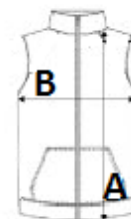

100% polyester mat 290T

100% polyester inner padding

Straight fit

Folds up into storage bag

2 zipped side pockets with nylon zip and tone-on-tone zip puller

2 inner storage pockets

Tone-on-tone nylon front zip fastening with zip puller

Horizontal padding for body and sides

Larger customisation area on chest and back

Elasticated bias finish on the armholes and hem

Hanging loop inside neck

Detachable brand label

TARIFF CODE: **62024010**

COUNTRY OF ORIGIN

Bangladesh

SIZE SPECIFICATION (CM)

	S	M	L	XL	2XL
Pcs./📦	15	15	15	15	15
Body Length (A)	67.00	69.00	71.00	73.00	75.00
Chest Width (B)	53.00	56.00	59.00	62.00	65.00

COLORS:

■ Dark Grey