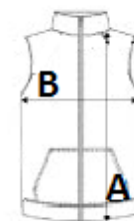

100% polyester mat 290T

100% polyester inner padding.

Straight fit

Folds up into storage bag

2 zipped side pockets with nylon zip and tone-on-tone zip puller

2 inner storage pockets

Tone-on-tone nylon front zip fastening with zip puller

Horizontal padding for body and sides

Larger customisation area on chest and back

Elasticated bias finish on the armholes and hem

Hanging loop inside neck

Detachable brand label

TARIFF CODE: **62024010**

COUNTRY OF ORIGIN

Bangladesh

SIZE SPECIFICATION (CM)

	XS
Pcs./📦	15
Body Length (A)	61.00
Chest Width (B)	45.00

COLORS:

■ Dark Grey