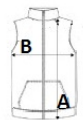

2 inner storage pockets

Tone-on-tone nylon front zip fastening with zip puller

Horizontal padding for body and sides

Larger customisation area on chest and back

Elasticated bias finish on the armholes and hem

Hanging loop inside neck

Detachable brand label

**Certifications:****Country Of Origin:**

Bangladesh

2025 : p. 328

## SIZE SPECIFICATION (CM)

	<b>XS</b>
<b>Pcs./</b>	15
<b>Body Length (A)</b>	61
<b>Chest Width (B)</b>	45