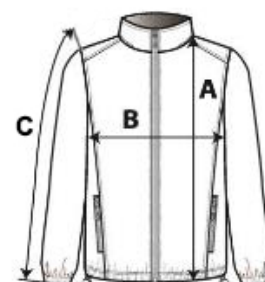

## MAIN FEATURES:

100% 210 T polyamide with acrylic coating

Polyester tricot and mesh lining

Concealed hood

Zip through front

2 front pockets with contrast bartacks

1 inside pocket

Elasticated drawcord with toggles at hem

Zip access for decoration

TARIFF CODE: 62024010

## SIZE SPECIFICATION (CM)

	S	M	L	XL	2XL	3XL	4XL
Pcs./☐	25	25	25	25	25	25	25
Body Length (A)	77.15	79.15	81.15	83.15	85.90	88.65	90.65
Chest Width (B)	58.00	61.00	64.00	67.00	71.00	75.00	78.00
Sleeve Length (C)	64.15	66.05	68.00	69.90	72.05	74.15	76.10