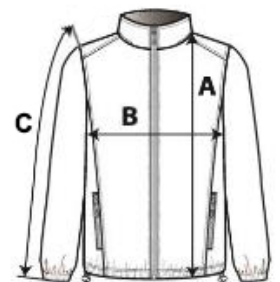

KARIBAN

475 g/m²

100% Polyester

Side seam

Washable at 30°C

2026 : p. 407
2025 : p. 347

MAIN FEATURES:

- 100% polyester with PVC coating
- Polyester fleece lining
- Comfortable fabric
- Zip through front
- 3 front zipped pockets
- Detachable sleeves
- Adjustable cuffs
- Contrast zip pullers, neck tape and bartacks
- 3 inside pockets, including 2 zipped pockets and 1 mobile phone pocket
- Concealed hood
- Contrast elasticated drawcord with toggles at hem
- Zip access for decoration

TARIFF CODE: **62024010**

COUNTRY OF ORIGIN

China

STANDARD
100

SIZE SPECIFICATION (CM)

| | S | M | L | XL | 2XL | 3XL |
|-------------------|-------|-------|-------|-------|-------|-------|
| Pcs./☒ | 10 | 10 | 10 | 10 | 10 | 10 |
| Body Length (A) | 72.90 | 74.90 | 76.95 | 79.70 | 82.45 | 85.20 |
| Chest Width (B) | 57.00 | 60.00 | 63.00 | 67.00 | 71.00 | 75.00 |
| Sleeve Length (C) | 68.00 | 69.50 | 71.00 | 73.20 | 75.40 | 77.60 |