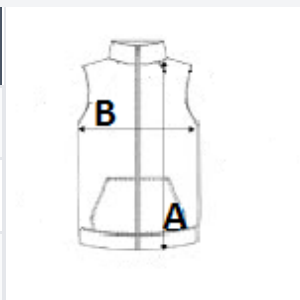

TARIFF CODE: **62024010**

SUGGESTED DECORATION  
**Embroidery**

COUNTRY OF ORIGIN  
**China**

SIZE SPECIFICATION (CM)

	S	M	L	XL	2XL	3XL
Pcs./📦	25	25	25	25	25	25
Body Length (A)	66.50	68.50	70.50	73.25	76.00	78.75
Chest Width (B)	55.00	58.00	61.00	65.00	69.00	73.00