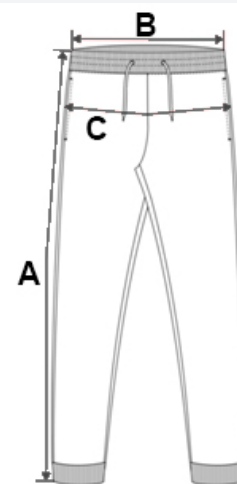

## MAIN FEATURES:

80% cotton / 20% polyester

2-yarn brushed fleece

Straight fit

2 side pockets

Elasticated waistband with flat drawstring

Ribbing on leg hem

TARIFF CODE: 61046200

## SIZE SPECIFICATION (CM)

	S	M	L	XL	2XL	3XL	4XL
Pcs./📦	20	20	20	20	20	20	20
Waist Width (B)	36.00	38.00	40.00	43.00	46.00	49.00	52.00
Outseam (A)	103.00	103.75	104.50	105.25	106.00	106.75	107.50
Hip Width (C)	47.00	50.00	53.00	56.00	59.00	62.00	65.00
Inseam	78.00	78.00	78.00	78.00	78.00	78.00	78.00