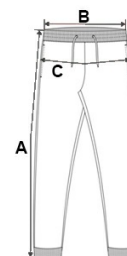

## MAIN FEATURES

- 280 g/m<sup>2</sup>
- 80% cotton / 20% polyester
- 2-yarn brushed fleece
- Straight fit
- 2 side pockets
- Elasticated waistband with flat drawstring
- Ribbing on leg hem

## SIZE SPECIFICATION (CM)

	4/6	6/8	8/10	10/12	12/14
Pcs./📦	20	20	20	20	20
Waist Width (B)	25.75	27.00	29.00	31.00	32.00
Outseam (A)	65.50	74.00	81.00	88.00	95.00
Hip Width (C)	35.50	38.00	40.00	42.00	44.00
Inseam	50.00	56.00	62.00	68.00	74.00