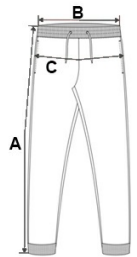

KA7022 KIDS FLEECE TROUSERS

KARIBAN

MAIN FEATURES

- 280 g/m²
- 80% cotton / 20% polyester
- 2-yarn brushed fleece
- Straight fit
- 2 side pockets
- Elasticated waistband with flat drawstring
- Ribbing on leg hem

Certifications:

Country Of Origin:

Bangladesh

 2026 : p. 444

 2025 : p. 374

SIZE SPECIFICATION (CM)

	4/6	6/8	8/10	10/12	12/14
Pcs./📦	20	20	20	20	20
Waist Width (B)	25.75	27.00	29.00	31.00	32.00
Outseam (A)	65.50	74.00	81.00	88.00	95.00
Hip Width (C)	35.50	38.00	40.00	42.00	44.00
Inseam	50.00	56.00	62.00	68.00	74.00