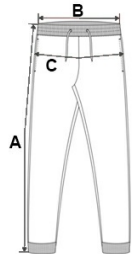

No brand label, only size tag for easy relabelling

Country Of Origin:

Türkiye

SIZE SPECIFICATION (CM)

	40	42	44	46	48	50
Pcs./	20	20	20	20	20	20
Waist Width (B)	42.50	44.50	46.50	49	51.50	54
Inseam (A)	86	86	86	86	86	86
Outseam (A)	104.50	105	105.50	106	106.50	107
Hip Width (C)	51	53	55	57	59	61