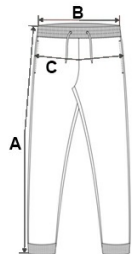

2 front pockets, 1 ticket pocket and 2 back pockets

Waistband with loops

This product has been specially treated and appears intentionally aged

This artisan process may result in colour variations between products which make each item unique

No brand label, only a size tag for easy decoration access

Certifications:

Country Of Origin:

Pakistan

 2026 : p. 363

 2025 : p. 229

SIZE SPECIFICATION (CM)

	34	36	38	40	42	44	46	48
Pcs./ 	20	20	20	20	20	20	20	20
Waist Width (B)	33.50	35.50	37.50	39.50	41.50	43.50	45.50	47.50
Inseam (A)	78.00	78.00	78.00	78.00	78.00	78.00	78.00	78.00
Outseam (A)	98.00	98.50	99.00	99.50	100.00	100.50	101.00	101.50
Hip Width (C)	42.00	44.00	46.00	48.00	50.00	52.00	54.00	56.00