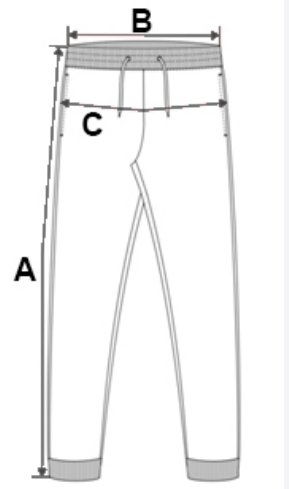

This product has been specially treated and appears intentionally aged

This manufacturing process results in colour variations between products and makes each piece unique

TARIFF CODE: 62034290

COUNTRY OF ORIGIN

Bangladesh

SIZE SPECIFICATION (CM)

	40
Pcs./📦	25
Waist Width (B)	40.50
Outseam (A)	57.00
Hip Width (C)	54.00
Inseam	33,75

COLORS:

■ Black

■ Navy