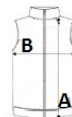

Certifications:

STANDARD
100

Country Of Origin:

China, Bangladesh

2026 : p. 181

2025 : p. 261

SIZE SPECIFICATION (CM)

	XS	S	M	L	XL	2XL	3XL	4XL
Pcs./	20	20	20	20	20	20	20	20
Body Length (A)	58.25	60.25	62.25	64.25	66.25	68.25	70.25	72.25
Chest Width (B)	46	49	52	55	58	61	64	67