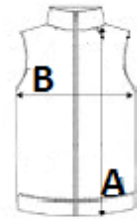

## MAIN FEATURES:

100% polyester microfleece with anti pill finish

Full length zip

2 zip pockets

Bound collar, armholes and zips

Fitted style

**Unusual color tolerance at Convoy Grey and Kelly Green: 10%**

TARIFF CODE: 61103099

## SIZE SPECIFICATION (CM)

	XS	S	M	L	XL	2XL	3XL	4XL
Pcs./☒	20	20	20	20	20	20	20	20
Body Length (A)	58.25	60.25	62.25	64.25	66.25	68.25	70.25	72.25
Chest Width (B)	46.00	49.00	52.00	55.00	58.00	61.00	64.00	67.00