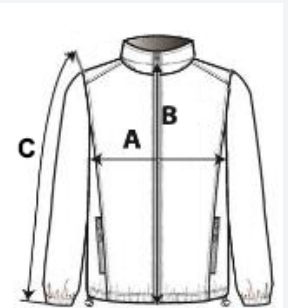

KARIBAN

280 g/m² 100% Polyester Slim fit Washable at 30°C

2026 : p. 181
2025 : p. 261

MAIN FEATURES:

- 100% polyester microfleece with anti pill finish
- Full length zip
- 2 zip pockets
- Bound collar, cuffs and zips
- Fitted style

Unusual color tolerance at Convoy Grey: 10%

TARIFF CODE: **61103099**

COUNTRY OF ORIGIN

China, Bangladesh

SIZE SPECIFICATION (CM)

	XS	S	M	L	XL	2XL	3XL	4XL
Pcs./📦	10	10	10	10	10	10	10	10
Body Length (A)	60.25	62.25	64.25	66.25	68.25	70.25	72.25	74.25
Chest Width (B)	46.00	49.00	52.00	55.00	58.00	61.00	64.00	67.00
Sleeve Length (C)	58.00	59.25	60.50	61.75	63.00	64.25	65.50	66.75