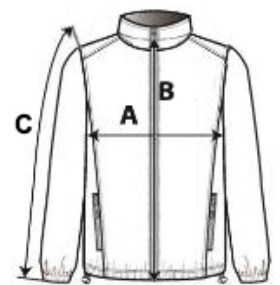

KARIBAN

280 g/m²

100% Polyester

Full zip

Washable at 30°C

2026 : p. 181
2025 : p. 261

MAIN FEATURES:

- 100% polyester microfleece with anti pill finish
- Full length zip
- 2 zip pockets
- Bound collar, cuffs and zips
- Fitted style

Unusual color tolerance at Convoy Grey: 10%

TARIFF CODE: **61103099**

COUNTRY OF ORIGIN

China, Bangladesh

SIZE SPECIFICATION (CM)

	XS	S	M	L	XL	2XL	3XL	4XL
Pcs./📦	10	10	10	10	10	10	10	10
Body Length (A)	60.25	62.25	64.25	66.25	68.25	70.25	72.25	74.25
Chest Width (B)	46.00	49.00	52.00	55.00	58.00	61.00	64.00	67.00
Sleeve Length (C)	58.00	59.25	60.50	61.75	63.00	64.25	65.50	66.75