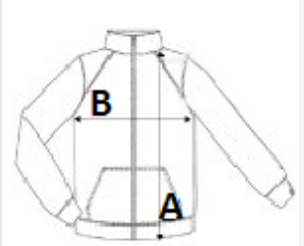

Zip fastening and 2 front zip pockets

TARIFF CODE: 61103099

COUNTRY OF ORIGIN

China, Bangladesh

SIZE SPECIFICATION (CM)

	XS	S	M	L	XL	2XL	3XL	4XL
Pcs./📦	10	10	10	10	10	10	10	10
Body Length (A)	67.00	69.00	71.00	73.00	75.00	77.00	79.00	82.00
Chest Width (B)	48.00	51.00	54.00	57.00	60.00	63.00	66.00	70.00
Sleeve Length (C)	60.00	62.00	64.00	66.00	68.00	70.00	72.00	75.00