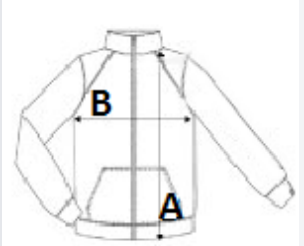

Full zip front

2 side zipped pockets

Unusual color tolerance at Convoy Grey: 10%

TARIFF CODE: **61103099**

COUNTRY OF ORIGIN

China, Bangladesh

SIZE SPECIFICATION (CM)

	S	M	L	XL	2XL	3XL	4XL	5XL
Pcs./📦	10	10	10	10	10	10	10	10
Body Length (A)	69.00	71.00	73.00	75.00	77.00	79.00	81.00	83.00
Chest Width (B)	53.00	56.00	59.00	62.00	65.00	68.00	71.00	74.00
Sleeve Length (C)	64.00	65.50	67.00	68.50	70.00	71.50	73.00	74.50