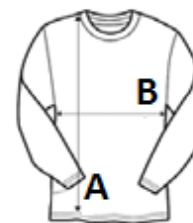

KARIBAN

290 g/m² Cotton / Acrylic Slim fit Washable at 30°C

2026 : p. 244
2025 : p. 121

MAIN FEATURES:

50% cotton / 50% acrylic
Fitted style
Double layer cadet collar with smoke effect zip neck
Taped neck

TARIFF CODE: 61103099

COUNTRY OF ORIGIN

Bangladesh

SIZE SPECIFICATION (CM)

	S	M	L	XL	2XL	3XL	4XL
Pcs./📦	10	10	10	10	10	10	10
Body Length (A)	67.50	69.50	71.50	73.50	75.50	77.50	79.50
Chest Width (B)	49.00	52.00	55.00	58.00	61.00	64.00	67.00
Sleeve Length (C)	63.00	65.00	67.00	69.00	71.00	73.00	75.00