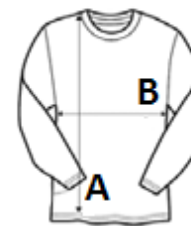

KARIBAN

290 g/m² Cotton / Acrylic Slim fit Washable at 30°C

2026 : p. 244
2025 : p. 121

MAIN FEATURES:

50% cotton / 50% acrylic
Fitted style
Double layer cadet collar with smoke effect zip neck
Taped neck

TARIFF CODE: 61103099

COUNTRY OF ORIGIN

Bangladesh

SIZE SPECIFICATION (CM)

	S	M	L	XL	2XL	3XL	4XL
Pcs./☒	10	10	10	10	10	10	10
Body Length (A)	67.50	69.50	71.50	73.50	75.50	77.50	79.50
Chest Width (B)	49.00	52.00	55.00	58.00	61.00	64.00	67.00
Sleeve Length (C)	63.00	65.00	67.00	69.00	71.00	73.00	75.00