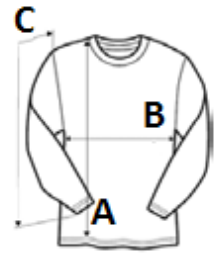

Left shoulder opening with 3 matching buttons

1x1 rib neck

Double thickness knit cuffs and hem

TARIFF CODE: 61102091

COUNTRY OF ORIGIN

Bangladesh

SIZE SPECIFICATION (CM)

	S	M	L	XL	2XL	3XL
Pcs./📦	20	20	20	20	20	20
Body Length (A)	70.00	72.00	74.00	76.00	78.00	80.00
Chest Width (B)	50.00	53.00	56.00	59.00	62.00	65.00
Sleeve Length (C)	64.00	65.00	66.00	67.00	68.00	69.00