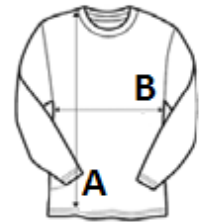

## MAIN FEATURES:

100% cotton

Gauge 12

Left shoulder opening with 3 matching buttons

1x1 rib neck

Double thickness knit cuffs and hem

TARIFF CODE: 61102099

## SIZE SPECIFICATION (CM)

	XS	S	M	L	XL	2XL
Pcs./📦	20	20	20	20	20	20
Body Length (A)	60.00	62.00	64.00	66.00	68.00	70.00
Chest Width (B)	42.00	45.00	48.00	51.00	54.00	57.00
Sleeve Length (C)	58.50	59.50	60.50	61.50	62.50	63.50