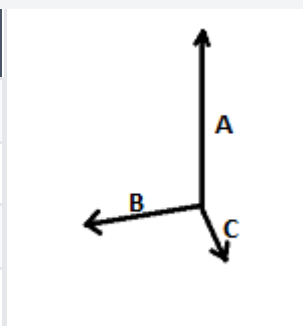

300 g/m² 100% Polyester Pocket Tear-Away Label

2026 : p. 561

MAIN FEATURES:

- 100% polyester
- Two-tone front panel
- Large main compartment with double zip closure
- Deep front pocket with double zip, ideal for customisation
- Ergonomically designed padded straps with reinforced seams for extra strength
- Padded back with breathable mesh
- Padded, breathable top handle with reinforced seams

TARIFF CODE: **42029291**

COUNTRY OF ORIGIN
China

SIZE SPECIFICATION (CM)

	U
Pcs./📦	10
Height (A)	49.00
Width (B)	31.00
Depth (C)	15.00

COLORS:

- Black/Red
- Black/Royal Blue
- Black
- Navy/Light Grey
- Forest Green/Light Grey