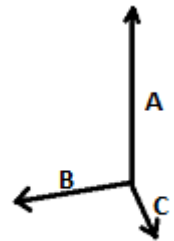

310 g/m²

2026 : p. 535
2025 : p. 457

MAIN FEATURES:

- Large sailor-style beach bag in cotton canvas
- Cotton rope handles
- Zipped inner pocket
- Press stud fastening

TARIFF CODE: **42029298**

COUNTRY OF ORIGIN

India

SIZE SPECIFICATION (CM)

	U
Pcs./☐	40
Length (A)	36.00
Width (B)	43.00
Depth (C)	13.00

COLORS:

■ Natural/Navy