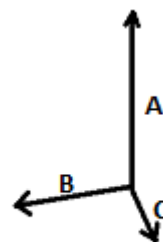

100% Polyester

2026 : p. 570
2025 : p. 488

MAIN FEATURES:

- Shoulder bag in 600D polyester
- Adjustable shoulder strap
- Main compartment with keyring
- Front zipped pocket and back pocket

TARIFF CODE: **42022290**

COUNTRY OF ORIGIN

China

SIZE SPECIFICATION (CM)

	U
Pcs./☐	150
Length (A)	22.00
Width (B)	15.00
Depth (C)	10.00

COLORS:

■ Black

■ Slate Grey/Aqua Blue

■ Red/Light Grey