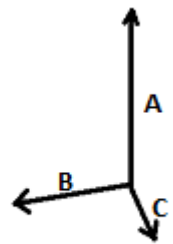

100% Polyester

2026 : p. 542
2025 : p. 464

MAIN FEATURES:

- Cool bag in 420D polyester
- Large front zip pocket
- Side mesh pocket
- Adjustable shoulder strap

TARIFF CODE: **42029298**

COUNTRY OF ORIGIN

China

SIZE SPECIFICATION (CM)

	U
Pcs./☐	40
Length (A)	27.00
Width (B)	31.00
Depth (C)	14.00

COLORS:

■ Royal Blue

■ Light Grey