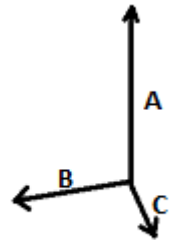

100% Polyester

2026 : p. 542
2025 : p. 464

MAIN FEATURES:

- Cool bag in 420D polyester
- Large front zip pocket
- Side mesh pocket
- Adjustable shoulder strap

TARIFF CODE: **42029298**

COUNTRY OF ORIGIN

China

SIZE SPECIFICATION (CM)

	U
Pcs./☐	40
Length (A)	27.00
Width (B)	31.00
Depth (C)	14.00

COLORS:

 Royal Blue

 Light Grey