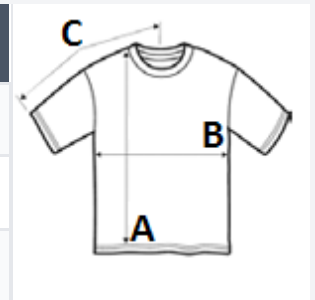

100% Polyester

2026 : p. 597
2025 : p. 484

MAIN FEATURES:

- Travel set in 210D polyester
- Comes with a customizable pouch
- Includes ear plugs, sleep mask and inflatable neck cushion

TARIFF CODE: **63079098**

COUNTRY OF ORIGIN

China

SIZE SPECIFICATION (CM)

	U
Pcs./📦	200
Height (A)	14.00
Width (B)	17.50

COLORS:

■ Black