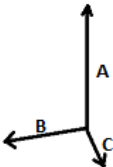

2025 : p. 480

SIZE SPECIFICATION (CM)

	U
Pcs./📦	25
Length (A)	30
Width (B)	55
Depth (C)	28

COLORS:

- Black
- Black/Red
- Black/Royal Blue
- Fuchsia/Black
- Navy/Light Grey
- Red/Slate Grey
- Reflex Blue/White/French Red
- Slate Grey/Burnt Lime
- Slate Grey/Orange
- Yellow/Slate Grey