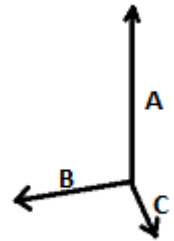

Large main compartment with wide flap opening and double zip, inside zipped pocket for phone or keys

Large contrasting side pockets with double zip

One of the side pockets contains a shoe bag with eyelets and carry handle, while the other has an external mesh pocket for small items

Webbing handles sewn onto the body of the bag, with padded hook and loop fastening for added comfort

Adjustable, removable crossbody strap

Unlined zip front pocket for easy customisation

TARIFF CODE: 42029291

COUNTRY OF ORIGIN

China

SIZE SPECIFICATION (CM)

	U
Pcs./📦	15
Height (A)	24.00
Width (B)	62.00
Depth (C)	28.00

COLORS:

■ Black