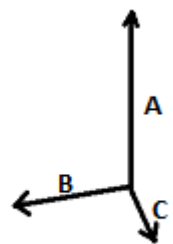

Large main compartment with wide flap opening and double zip, inside zipped pocket for phone or keys

Large contrasting side pockets with double zip

One of the side pockets contains a shoe bag with eyelets and carry handle, while the other has an external mesh pocket for small items

Webbing handles sewn onto the body of the bag, with padded hook and loop fastening for added comfort

Adjustable, removable crossbody strap

Unlined zip front pocket for easy customisation

TARIFF CODE: 42029291

COUNTRY OF ORIGIN

China

SIZE SPECIFICATION (CM)

	U
Pcs./📦	15
Height (A)	24.00
Width (B)	62.00
Depth (C)	28.00

COLORS:

■ Black