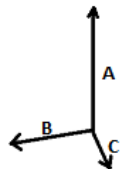

**KI0712 TOILETRY BAG****MAIN FEATURES**

Toiletry bag in 600D polyester  
 Hookable top flap  
 Inner pocket  
 Large front pocket  
 Side handle

**Certifications:****Country Of Origin:**

China

2026 : p. 567

2025 : p. 485

**SIZE SPECIFICATION (CM)**

	<b>U</b>
<b>Pcs./</b>	80
<b>Length (A)</b>	15
<b>Width (B)</b>	27
<b>Depth (C)</b>	15

**COLORS:**

Black