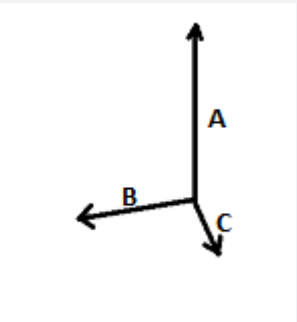

2026 : p. 565
2025 : p. 483

MAIN FEATURES:

- Heavy duty cabin size trolley suitcase in polycarbonate
- Exclusive design
- 4 double wheels
- Organiser system
- Side opening with secure combination lock
- Removable metal plaque for easier decoration

TARIFF CODE: **42021250**

COUNTRY OF ORIGIN
China

SIZE SPECIFICATION (CM)

	U
Pcs./☐	1
Length (A)	75.00
Width (B)	50.00
Depth (C)	30.00

COLORS:

- Anthracite