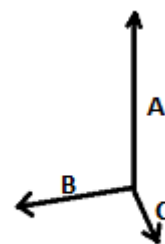

2026 : p. 561
2025 : p. 479

MAIN FEATURES:

- Large sports trolley bag with wheels in 600D polyester
- Large top opening
- Side pocket shoe holder
- Webbing/strap all around the body

TARIFF CODE: **42029298**

COUNTRY OF ORIGIN
China

SIZE SPECIFICATION (CM)

	U
Pcs./☐	4
Length (A)	30.00
Width (B)	70.00
Depth (C)	31.00

COLORS:

■ Black

■ Royal Blue

■ Navy

■ Red