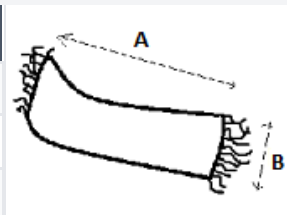

55 g/m² 100% Cotton Washable at 30°C

2026 : p. 515
2025 : p. 435

MAIN FEATURES:

- 100% cotton
- Lightweight wide striped two-tone cotton voile scarf
- Stripe width = 8cm
- Rolled edges

TARIFF CODE: 62149000

COUNTRY OF ORIGIN

India, China

SIZE SPECIFICATION (CM)

	U
Pcs./📦	100
Length (A)	200.00
Width (B)	70.00

COLORS:

■ Black/Dark Grey

■ Beige/White