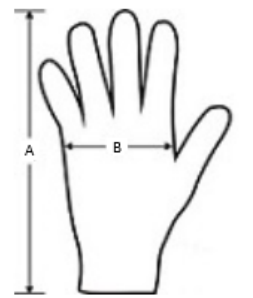

280 g/m²

Polyester / Elastane

Washable at 30°C

2026 : p. 517
2025 : p. 437

MAIN FEATURES:

96% polyester / 4% elastane

TARIFF CODE: **62160000**

COUNTRY OF ORIGIN

China

SIZE SPECIFICATION (CM)

	S/M	L/XL
Pcs./📦	100	100
Length (A)	20.50	22.50
Width (B)	8.20	9.20

COLORS:

■ Black