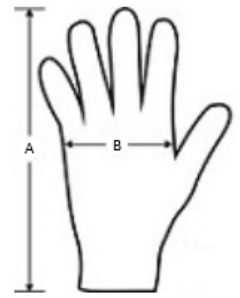

100% Acrylic

Washable at 30°C

2026 : p. 517  
2025 : p. 437

MAIN FEATURES:

Acrylic knitted gloves with ultra-thermal THINSULATE™ lining (white 3M Thinsulate label sewn on the top of the right wrist)

TARIFF CODE: **61161020**

COUNTRY OF ORIGIN

China

SIZE SPECIFICATION (CM)

	S/M	L/XL
Pcs./☒	100	100
Length (A)	24.00	26.00
Width (B)	10.00	11.00

COLORS:

■ Black