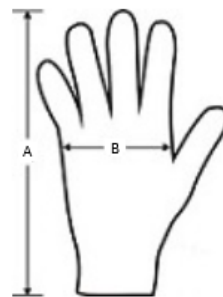

100% Polyester

Washable at 30°C

2026 : p. 517
2025 : p. 437

MAIN FEATURES:

100% polyester polar fleece gloves with ultra-thermal THINSULATE™ lining
Protective palm inserts

TARIFF CODE: **61161020**

COUNTRY OF ORIGIN

China

SIZE SPECIFICATION (CM)

	S/M	L/XL
Pcs./📦	100	100
Length (A)	25.00	27.00
Width (B)	10.50	12.50

COLORS:

■ Black