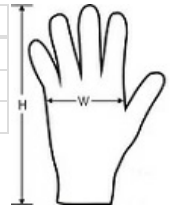

**KP427 THINSULATE™ POLAR-FLEECE GLOVES**

**MAIN FEATURES**

100% polyester polar fleece gloves with ultra-thermal THINSULATE™ lining  
 Protective palm inserts

**Country Of Origin:**  
 China

2026 : p. 517  
 2025 : p. 437

**SIZE SPECIFICATION (CM)**

	<b>S/M</b>	<b>L/XL</b>
<b>Pcs./</b>	100	100
<b>Length (A)</b>	25	27
<b>Width (B)</b>	10.50	12.50

**COLORS:**

■ Black