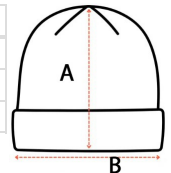

**KP895** BEANIE WITH PATCH

**MAIN FEATURES**

- 100% acrylic
- Knitted turn-up beanie in soft acrylic
- Cotton patch on the front for easy decoration access
- Tear-away brand label

**Country Of Origin:**  
China

2026 : p. 511

**SIZE SPECIFICATION (CM)**

	<b>U</b>
<b>Pcs./</b>	100
<b>Height (A)</b>	22,5
<b>Width (B)</b>	21

**COLORS:**

- Black
- Dark Grey
- Dark Khaki
- Forest Green
- Grey Heather
- Navy
- Oxford Grey
- Red
- Royal Blue
- White