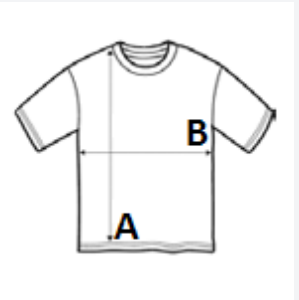

COMING SOON

- 260 g/m²
- 100% Cotton
- Side seam
- Tear-Away Label
- Washable at 30°C

MAIN FEATURES:

- Heavy jersey
- Side-seamed
- Double-needle top stitch on sleeve and bottom hem
- Pigment dyed
- Tear away tags
- Under 6% shrinkage

TARIFF CODE: **61091000**

SUGGESTED DECORATION

Digital printing (DTF), DTG, Embroidery, Screen printing

COUNTRY OF ORIGIN

Pakistan

SIZE SPECIFICATION (CM)

	XS	S	M	L	XL	2XL	3XL
Pcs./📦	48	48	48	48	48	48	48
Body Length (A)	63, 50	66, 04	68, 58	71, 12	73, 66	76, 20	78, 74
Chest Width (B)	46, 99	52, 07	57, 15	62, 23	67, 31	72, 39	77, 47