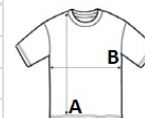

SIZE SPECIFICATION (CM)

	M	L
Pcs./	36	24
Body Length (A)	11	15
Chest Width (B)	8	10
Plush Hight (foot to top of head)	28	38