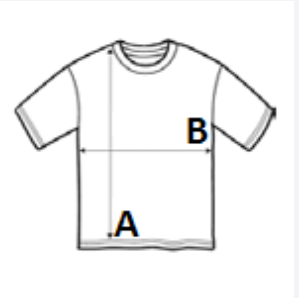

100% Polyester

2026 : p. 582
2025 : p. 507

MAIN FEATURES:

- 100% Polyester
- Bear with white 100% cotton removeable short sleeve t-shirt
- Bean filled bottom and feet
- Complies with EN71 regulations
- Suitable for all ages
- Hand wash only

TARIFF CODE: 95030041

COUNTRY OF ORIGIN

China

SIZE SPECIFICATION (CM)

	S	M
Pcs./☐	48	36
Body Length (A)	7.00	11.50
Chest Width (B)	6.00	8.50
Height (seated position)	16.00	23.00

COLORS:

■ Brown

■ Cream