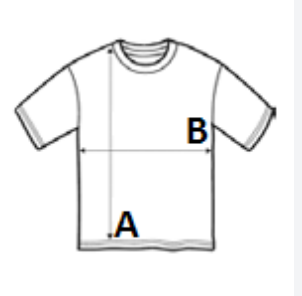

100% Polyester

2026 : p. 582
2025 : p. 507

MAIN FEATURES:

- 100% Polyester
- Bear with white 100% cotton removeable short sleeve t-shirt
- Bean filled bottom and feet
- Complies with EN71 regulations
- Suitable for all ages
- Hand wash only

TARIFF CODE: 95030041

COUNTRY OF ORIGIN

China

SIZE SPECIFICATION (CM)

	S	M
Pcs./📦	48	36
Body Length (A)	7.00	11.50
Chest Width (B)	6.00	8.50
Height (seated position)	16.00	23.00

COLORS:

■ Cream

■ Brown